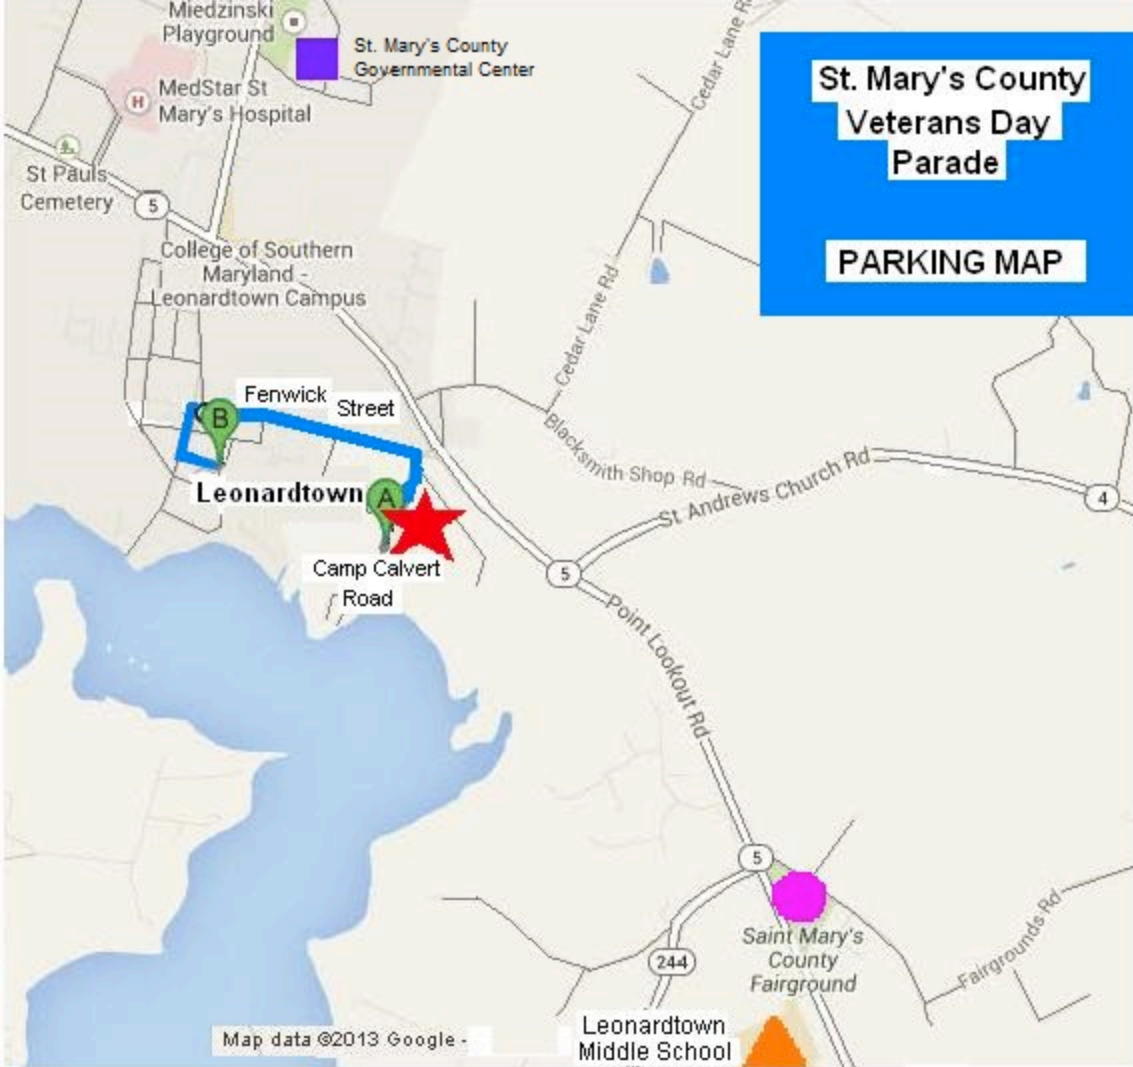

St. Mary's County Veterans Day Parade

PARKING MAP

Map data ©2013 Google

MAP KEY

 PARADE ROUTE Leonardtown Square

 22600 Camp Calvert Road
St. Mary's Ryken High School
PARADE STAGING AREA - Shuttles,
buses, and parade vehicles only

 42455 Fairgrounds Road
St. Mary's County Fairgrounds
SPECTATOR PARKING & SHUTTLE

 24015 Point Lookout Road
Leonardtown Middle School Parking Lot
PARADE PARTICIPANTS PARKING &
SHUTTLE TO RYKEN STAGING AREA

 STS Shuttle Stop, Leonard Hall Drive
St. Mary's County Governmental Ctr.
SPECTATOR PARKING & SHUTTLE